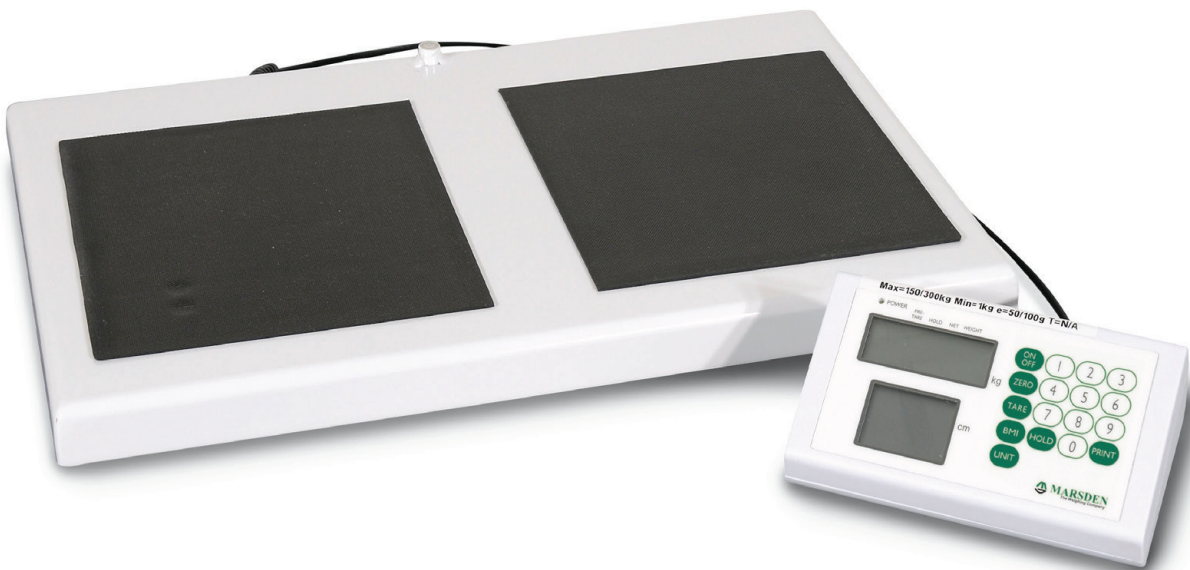

portable floor scale

extra wide low profile platform with 500kg weight capacity

The portable floor scale allows for discrete weighing of larger patients that traditional scales found in GP surgeries cannot.

The extra wide base enables obese and elderly patients, unable to stand on a small platform, to be weighed safely and accurately. The lightweight aluminium construction and the carry case make the scale ideal for home visits.

- Extra wide, low profile suitable for all patients
- Discreet weighing
- High capacity
- Ideal for GP surgeries & weight management clinics
- Light platform

Easily stored in carry case

Capacity	500kg
Graduations	100g<300kg>200g
Dimensions	600mm x 50mm x 390mm
Weight of scale	8kg
Power Supply	Mains / Rechargeable